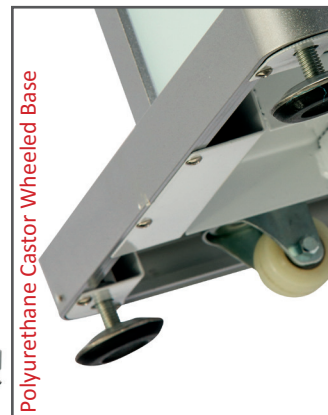

ELONEX Freestanding Blade Kiosks

Digital Signage

1080p
FULLHD

4K

MINIX

- Gloss Black
- Gloss White

FREESTANDING BLADE KIOSKS

Ideal for bright reception areas and retail shopping centres

55KG NET WEIGHT | 58KG GROSS WEIGHT

85KG NET WEIGHT | 78KG GROSS WEIGHT

The Blade Kiosks are a super slim design, ideal for bright reception areas and retail shopping centres mainly used for advertising and Company presentations. The 4th generation Elonex Kiosks are powered by the latest Intel Minix® Z64-bit with a choice of Windows 10 or Android 4.4.4 Kitkat Operating Systems, designed to run multi-touch apps & digital signage flawlessly.